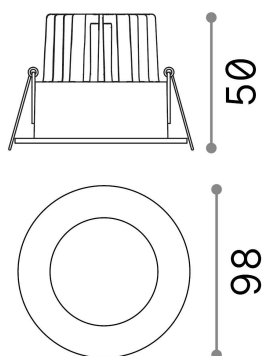

General info

Technical - Recessed lights

Ean	8021696252025
Item	ROOM-65 FI ROUND WH
Installation	Recessed lights
Guarantee	5 years
Gross weight	0.35 kg
Volume	0.001075 m ³

Technical info

Net weight	0.22 kg
Insulation class	II
Protection index	IP20
Compliance	CE
Operating temperature	0° ~ +40 °C
Full load efficiency	X
Dimmer	NO, On-Off
Power output	220-240 V AC 50/60 Hz
Power supply	Separate, included Replaceable (by qualified operators only), electronic
Recessed specifications	Ø 68 - h. ≥ 100 , 9-20
Front protection index	IP65 [DO NOT COVER]

Source info

Integrated source	Integrated LED module
Replaceable source	Replaceable (by qualified operators only)
Power	8 W
Emission	Direct
Max consumption	max 8,00 W
Features LED	LED COB
CCT LED	3000 K
Duration LED (t. 25°C)	50000 h
CRI	> 80
SDCM	3
Light beam	38°
UGR Maximum	< 22
Light beam flux	800 lm
Useful light flux	630 lm